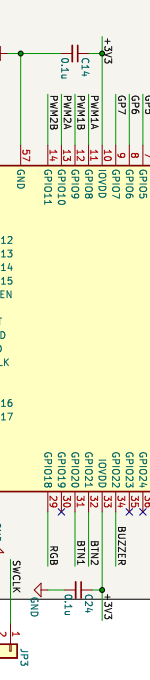

POWER SUPPLY

RP2040

PUSH BUTTONS

PIEZO BUZZER

GROVE PORTS

DIGITAL IO STATUS LEDS

NEO PIXELS

SERVO PORTS

MOTOR DRIVERS