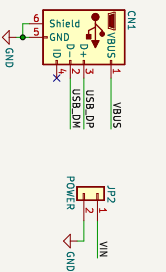

POWER SUPPLY

RP2040

PUSH BUTTONS

PIEZO BUZZER

GROVE PORTS

DIGITAL IO STATUS LEDS

NEO PIXELS

SERVO PORTS