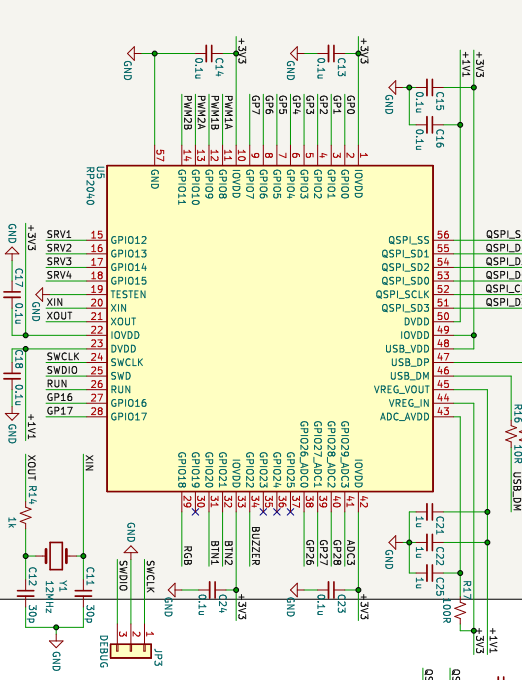

POWER SUPPLY

RP2040

PUSH BUTTONS

PIEZO BUZZER

GROVE PORTS

DIGITAL IO STATUS LEDS

NEO PIXELS

SERVO PORTS