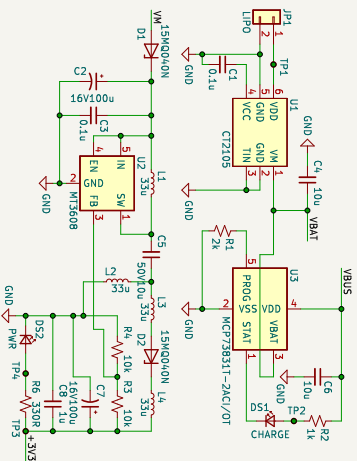

POWER SUPPLY

RP2040

PUSH BUTTONS

PIEZO BUZZER

GROVE PORTS

DIGITAL IO STATUS LEDS

NEO PIXELS

SERVO PORTS