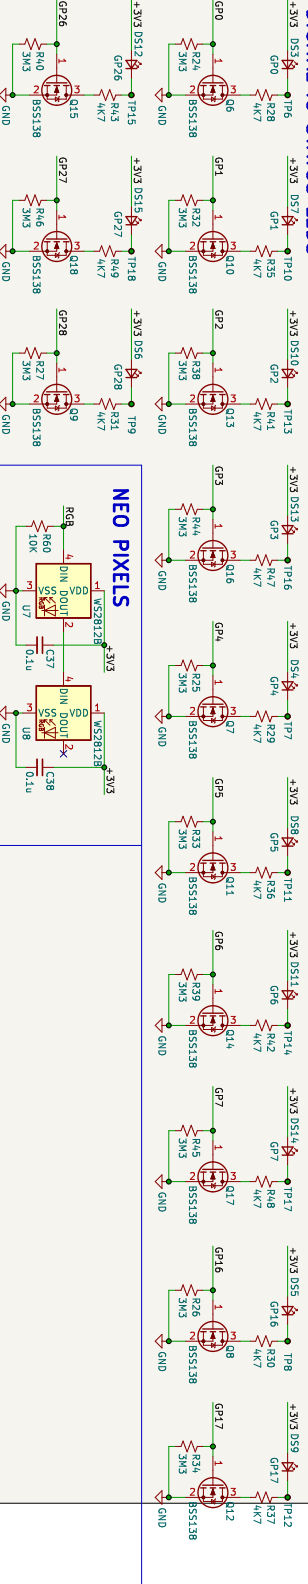

POWER SUPPLY

RP2040

PUSH BUTTONS

PIEZO BUZZER

GROVE PORTS

DIGITAL IO STATUS LEDS

NEO PIXELS

SERVO PORTS

MOTOR DRIVERS