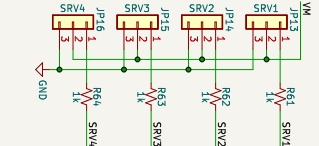

POWER SUPPLY

RP2040

PUSH BUTTONS

PIEZO BUZZER

GROVE PORTS

DIGITAL IO STATUS LEDS

NEO PIXELS

SERVO PORTS