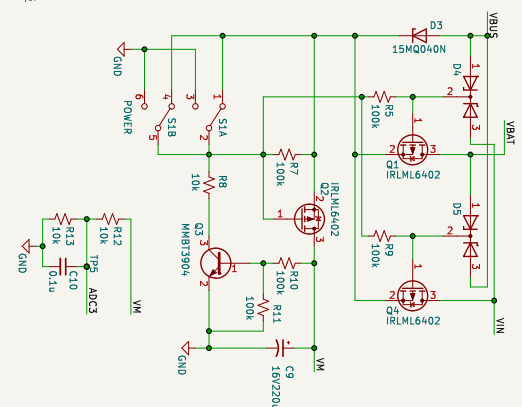

POWER SUPPLY

RP2040

PUSH BUTTONS

PIEZO BUZZER

GROVE PORTS

DIGITAL IO STATUS LEDS

NEO PIXELS

SERVO PORTS