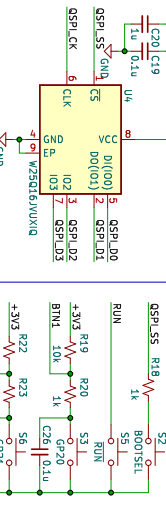

POWER SUPPLY

RP2040

PUSH BUTTONS

PIEZO BUZZER

GROVE PORTS

DIGITAL IO STATUS LEDS

NEO PIXELS

SERVO PORTS