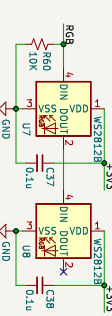

POWER SUPPLY

RP2040

PUSH BUTTONS

PIEZO BUZZER

GROVE PORTS

DIGITAL IO STATUS LEDS

NEO PIXELS

SERVO PORTS